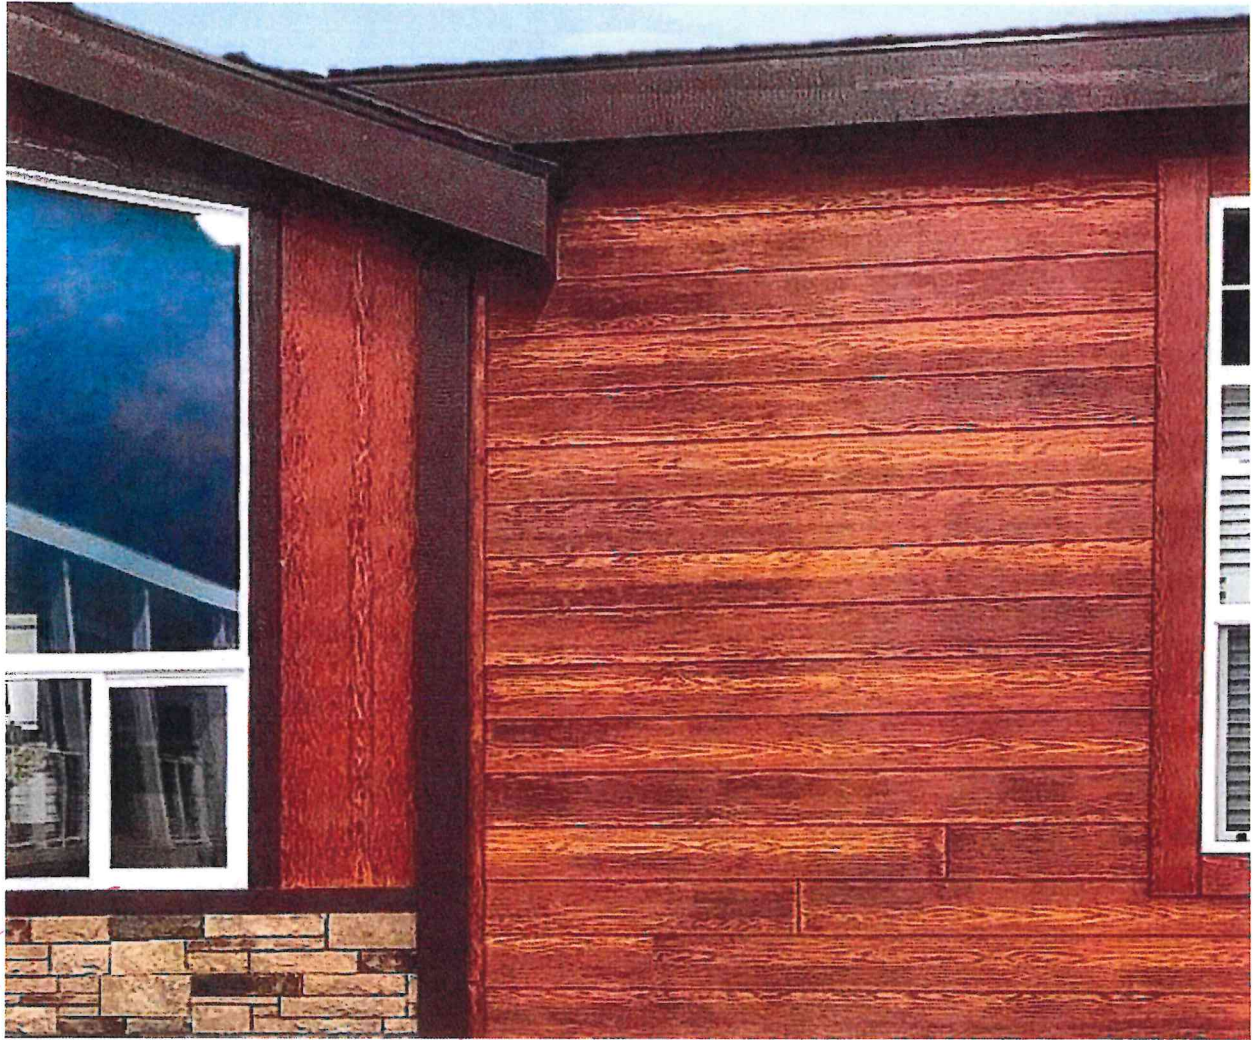

SHINGLES

"Architectural Style"

Weatherwood

Harvard Slate

Dual Black

SIDING

Wood Tone Rustic Cement Lap Siding

Cascade Slate

Old Cherry (Shown)

River Rock