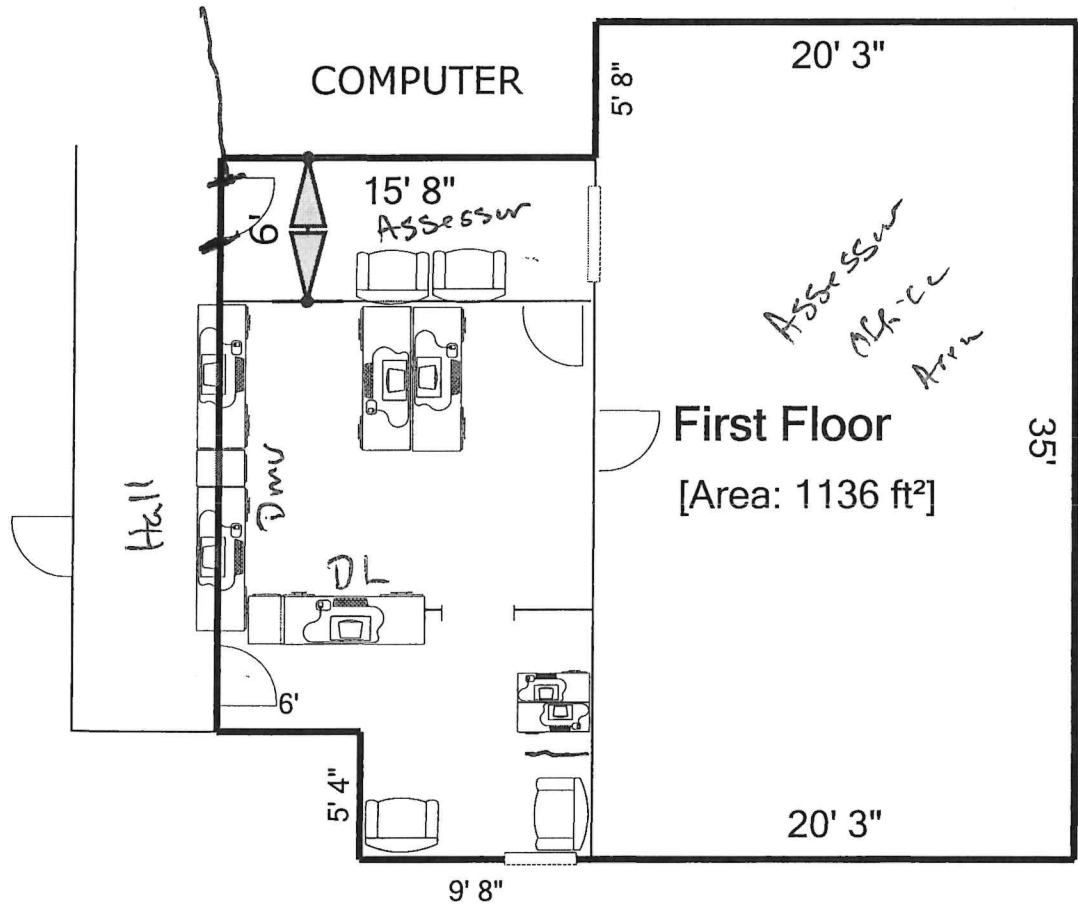

North

First Floor
[Area: 1136 ft²]

Living Area	
First Floor	1136.31 ft ²
Total Living Area (rounded):	1136 ft ²