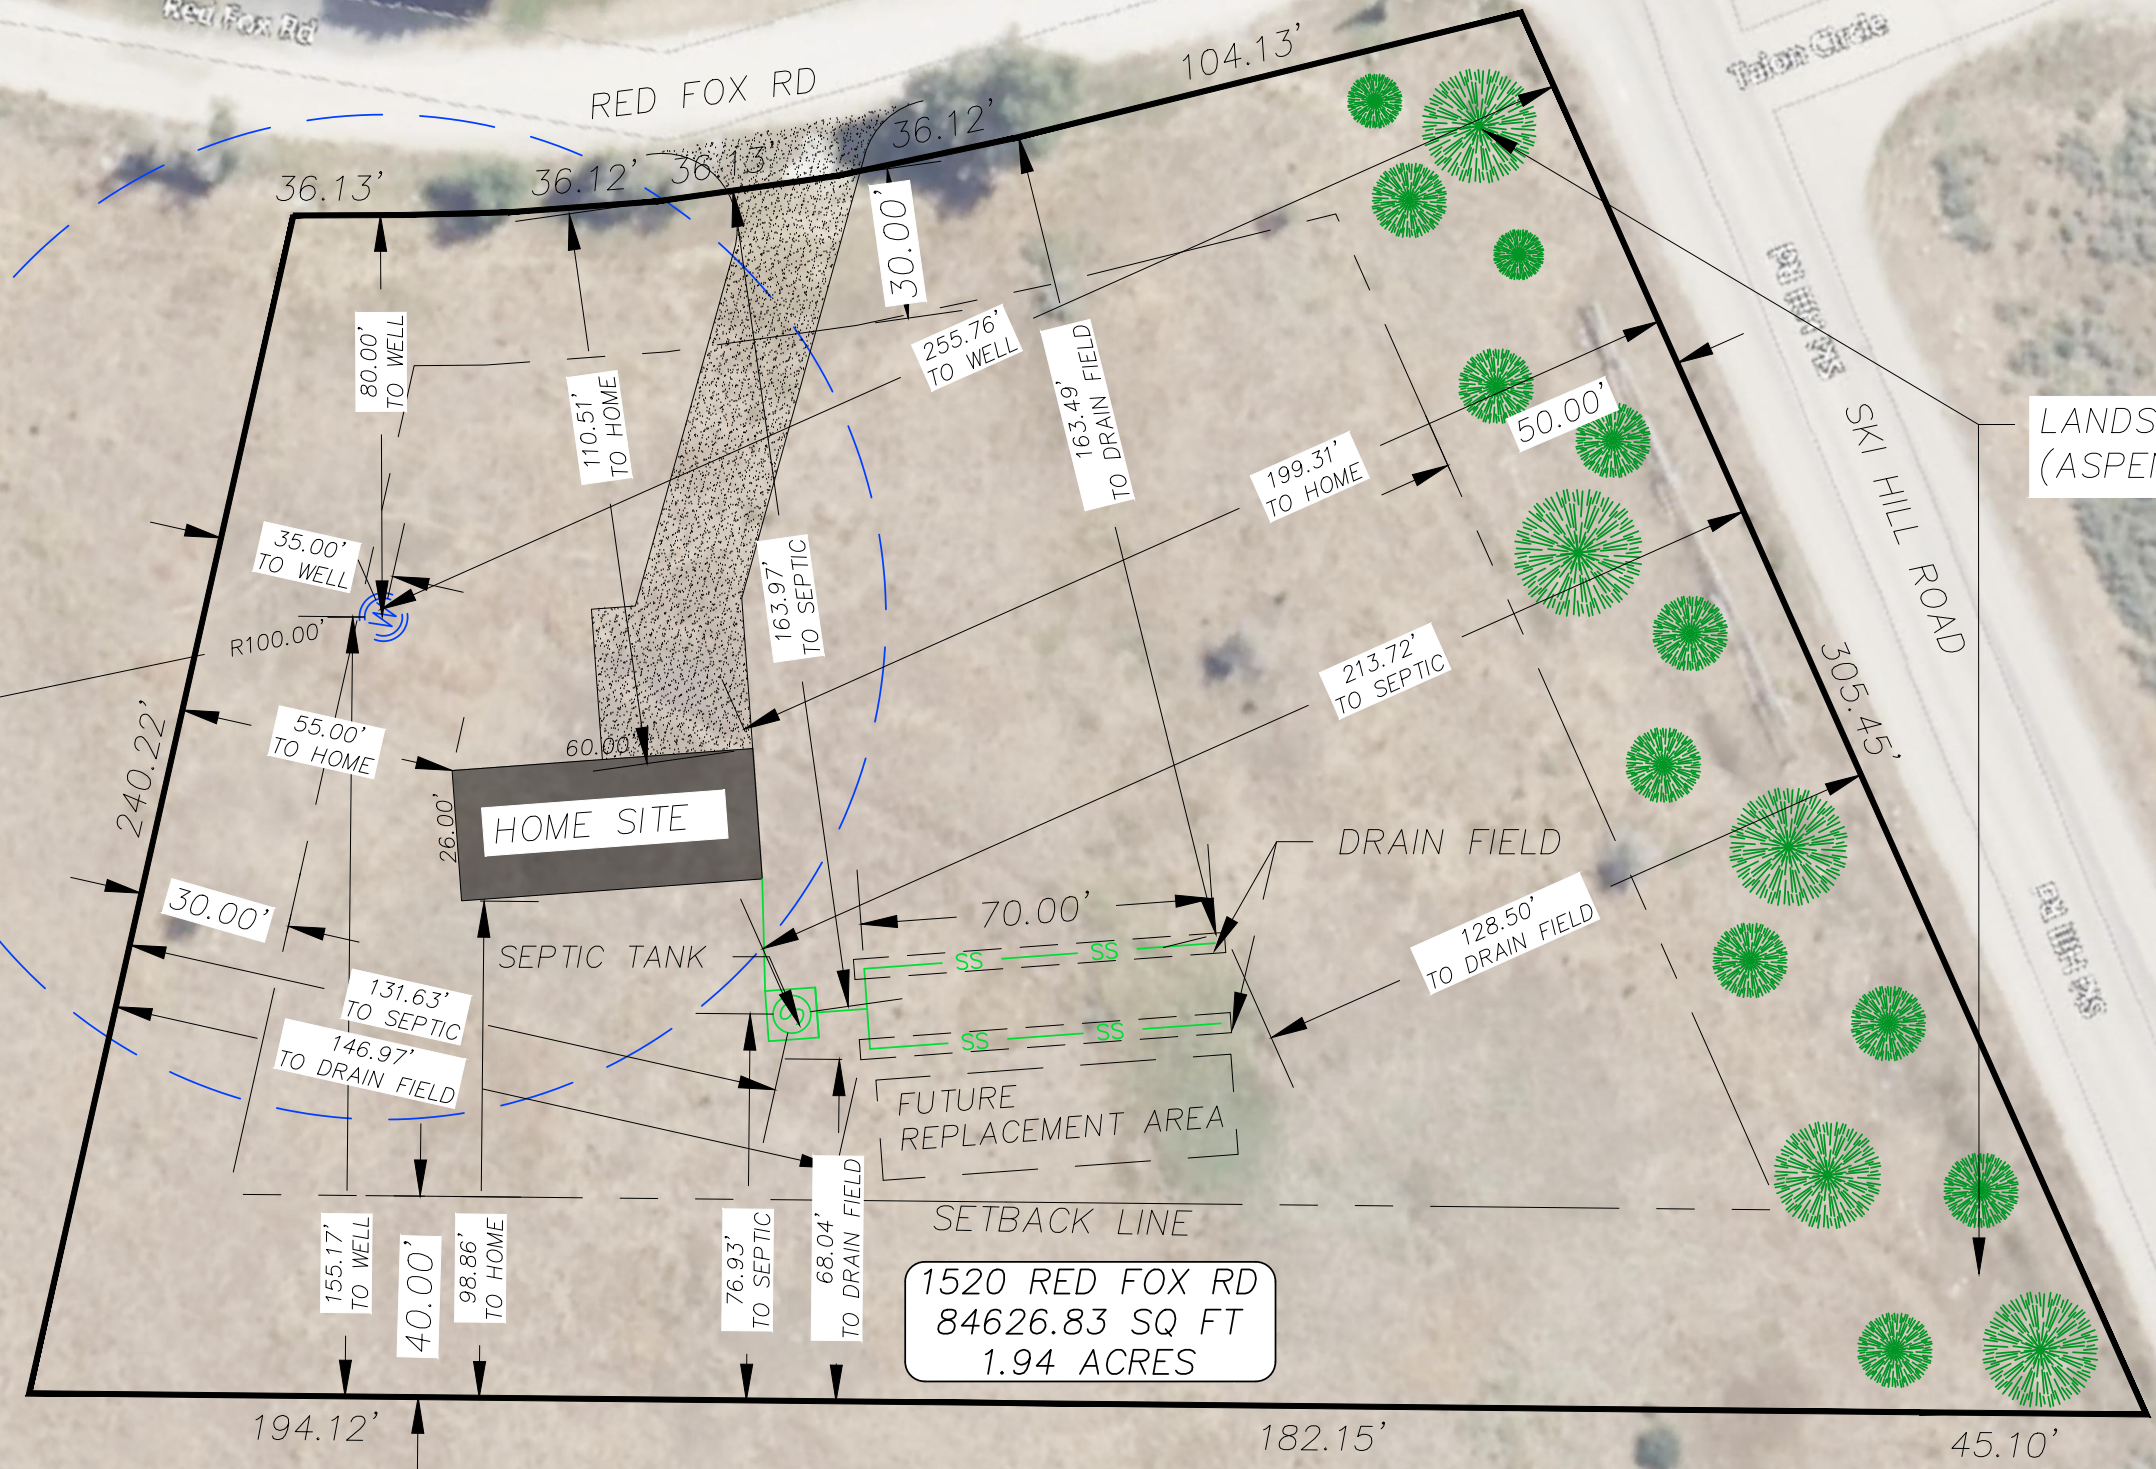

# TETON COUNTY, IDAHO

1520 RED FOX RD  
84626.83 SQ FT  
1.94 ACRES

LANDSCAPING TREES  
(ASPENS)

ARTHUR BLUE  
SITE PLAN  
1520 RED FOX RD  
7/2024

**CENTURY  
HOMES**  
535-9900