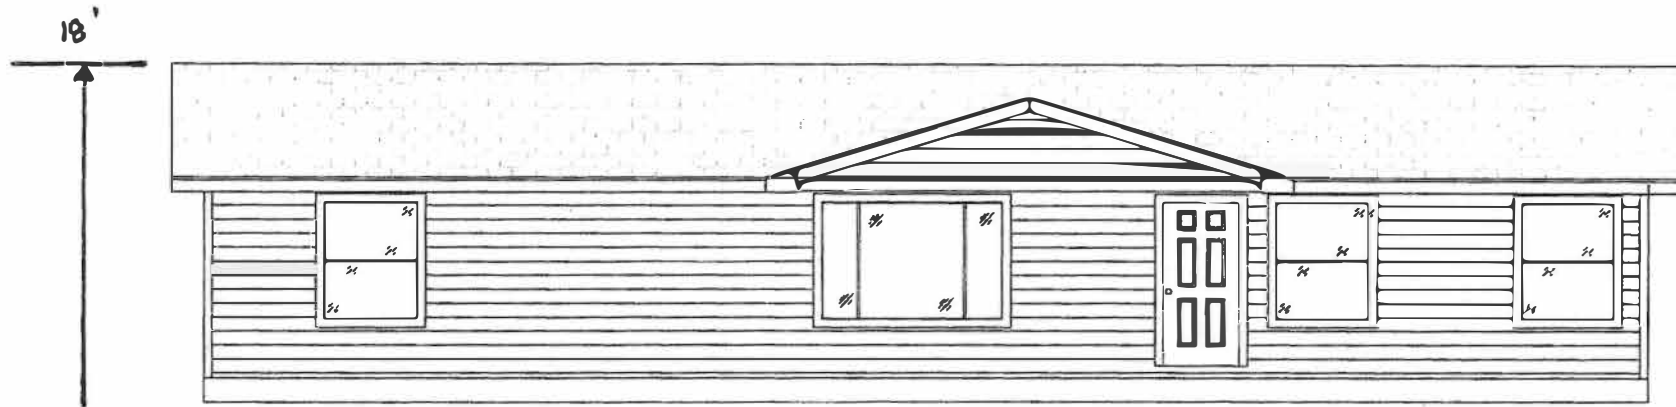

Model: 2504-M
Square feet: 1600

 **Pinehurst**

EAST ELEVATION

KIT Preliminary 05-24-24
Blue

KIT CUSTOM
HOMEBUILDERS

SOUTH ELEVATION / SKI HILL RD.

NORTH ELEVATION

WEST ELEVATION